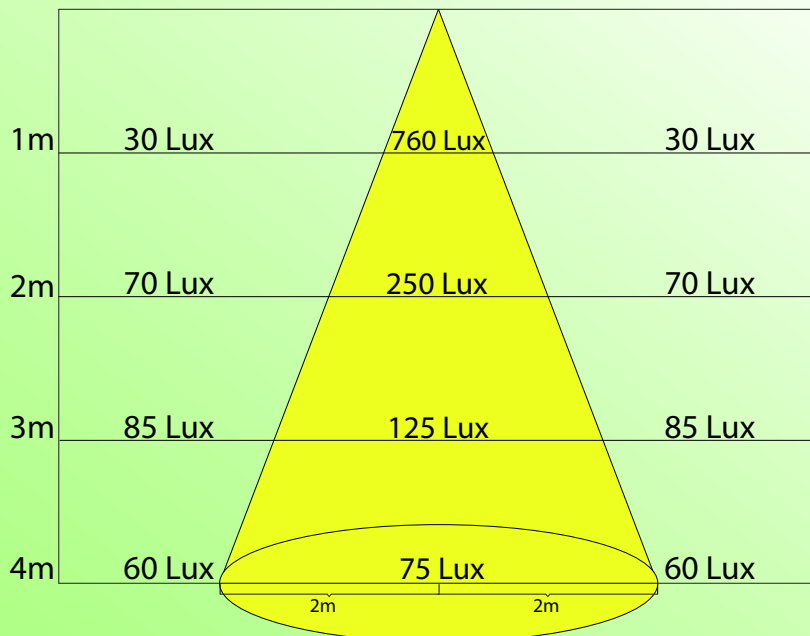

Wall Washer 20W

Specifications			
Product Description	Wall Washer 20W (6WP)		
Part No.	EMS-20WWP6	EMS-20WNP6	EMS-20WCP6
Color	Warm White	Neutral White	Cool White
Color Temp(CCT)	3000K	4000K	6000K
Color Rendering Index (CRI)	>70Ra		
Input Voltage	100~240VAC		
Rated Frequency	60HZ		
Lumen Output	760	850	900
Power Consumption	10W		
Beam Angle	30°, 40°, 60° 		
Life Span	>30,000H		
Operating Temperature	-20°C ~ +55°C		
Storage Temperature	-30°C ~ +65°C		
Application	Indoors/Outdoors		
Dimmable	Available		
RoHS	Yes		
IP Rating	65		
Material	Die-cast Aluminium		

*Lux Diagram Data based on 40° optics

Lux Diagram

Cool

Warm