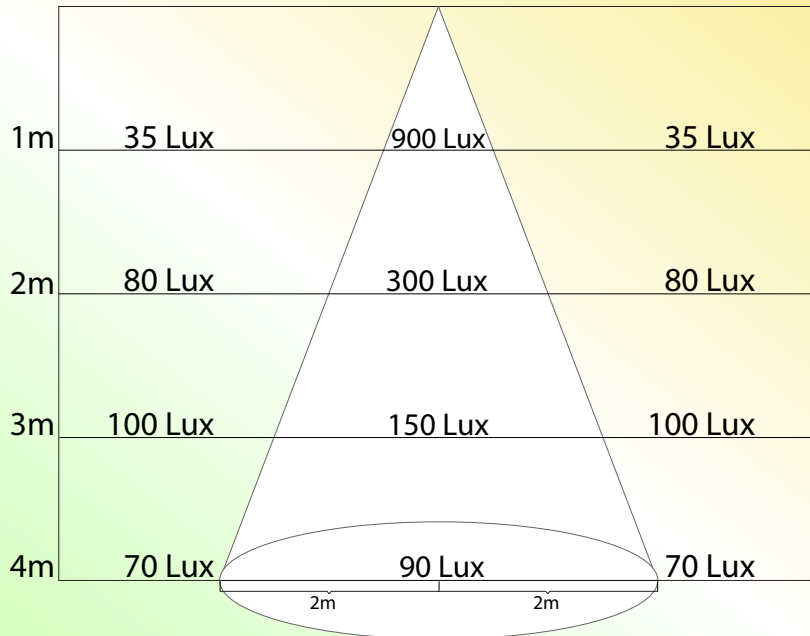

Wall Washer 20W

Specifications			
Product Description	Wall Washer 20W (6WP)		
Part No.	EMS-20WWP6	EMS-20WNP6	EMS-20WCP6
Color	Warm White	Neutral White	Cool White
Color Temp(CCT)	3000K	4000K	6000K
Color Rendering Index (CRI)	>70Ra		
Input Voltage	100~240VAC		
Rated Frequency	60HZ		
Lumen Output	760	850	900
Power Consumption	10W		
Beam Angle	30°, 40°, 60° 		
Life Span	>30,000H		
Operating Temperature	-20°C ~ +55°C		
Storage Temperature	-30°C ~ +65°C		
Application	Indoors/Outdoors		
Dimmable	Available		
RoHS	Yes		
IP Rating	65		
Material	Die-cast Aluminium		

*Lux Diagram Data based on 40° optics

Lux Diagram

Cool

Warm