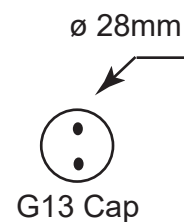

MATERIAL: High grade PC materials, Light Uniformity output, soft and comfortable.

Specifiction summary:

Part No	BM-GLS418T
Dimension (mm)	Ø26 * 1198mm
Rated Power	18W
LED Chip	SMD2835
Luminous Flux	>1800 lm
CRI	> 80
Efficiency	100/110 lm/W
Power Factor	>0.90
Input Voltage	AC240V/50-60HZ

*RF Sensor series is paritcularly suitable for parking,corridor and other public places

Dimensions:

T8 Tube Length: 2FT - 600mm
4FT-1200mm

Lamp weight: 2ft 165g, 4ft 300g