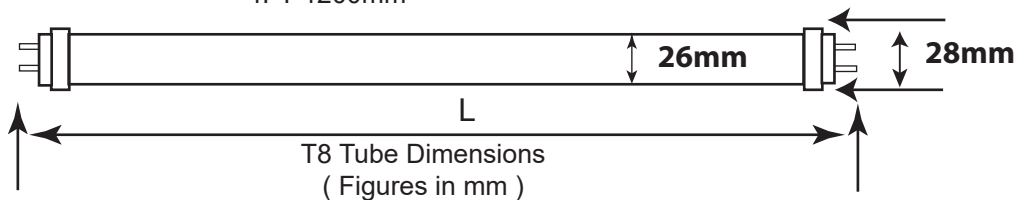

MATERIAL: High grade PC materials, Light Uniformity output, soft and comfortable.

Specifiction summary:

Part No	BM-GLS418T
Dimension (mm)	Ø26 * 1198mm
Rated Power	18W
LED Chip	SMD2835
Luminous Flux	>1800 lm
CRI	> 80
Efficiency	100/110 lm/W
Power Factor	>0.90
Input Voltage	AC240V/50-60HZ

*RF Sensor series is paritcularly suitable for parking,corridor and other public places

Dimensions:

T8 Tube Length: 2FT - 600mm
4FT-1200mm

Lamp weight: 2ft 165g, 4ft 300g