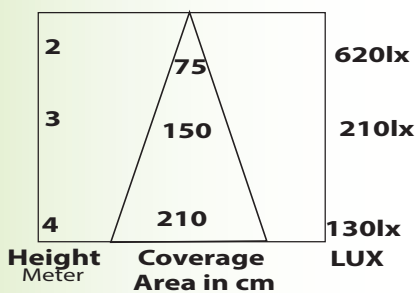

## Track Lighting Product 35 Watts

**EMTR-30W32FC-xx**

Lux diagram(35W)

Day Light

Warm White

Product ID 35W: **EMTR-35W32FC-xx**