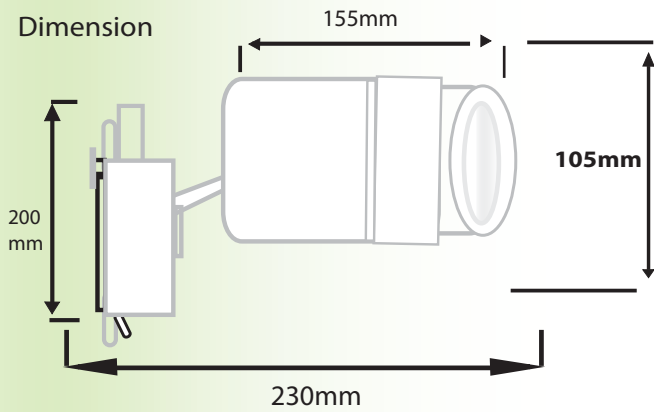

## Track Lighting Product 35 Watts

**EMTR-30W32FC-xx**

Lux diagram(35W)

Day Light

Warm White

Product ID 35W: **EMTR-35W32FC-xx**

### Features:

Simple and elegant design Track mount.

### Technical information:

Body: Die-Cast aluminium housing, epoxy powder

IP Rating: IP22

LED Type & Wattage: Lustrous TX5/ XL5 (Taiwan)

Colour: White ( Black on order )

Voltage: 220-240VAC