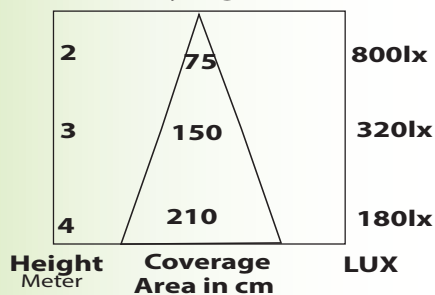

## Track Lighting Product 35 Watts

**EMTR-30W32FC-xx**

Lux diagram(35W)

Day Light

Warm White

Product ID 35W: **EMTR-35W32FC-xx**