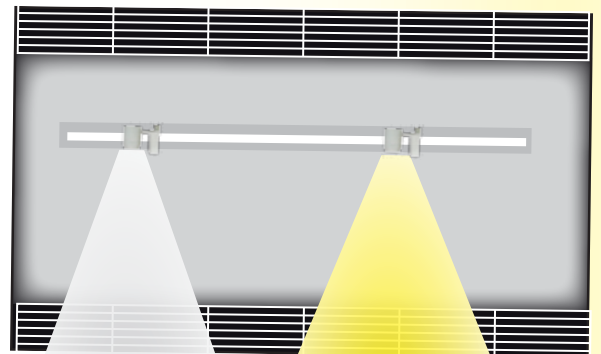

## Track Lighting Product 35 Watts

**EMTR-30W32FC-xx**

Lux diagram(35W)

Day Light

Warm White

Product ID 35W: **EMTR-35W32FC-xx**

### Features:

Simple and elegant design Track mount.

### Application:

Indoor usgae only. Mainly for Building Lobby, Halls, Show rooms, Galleries, etc...

### Technical information:

Body: Die-Cast aluminium housing, epoxy powder

IP Rating: IP22

LED Type & Wattage: Lustrous TX5/ XL5 (Taiwan)

Colour: White ( Black on order )

Voltage: 220-240VAC